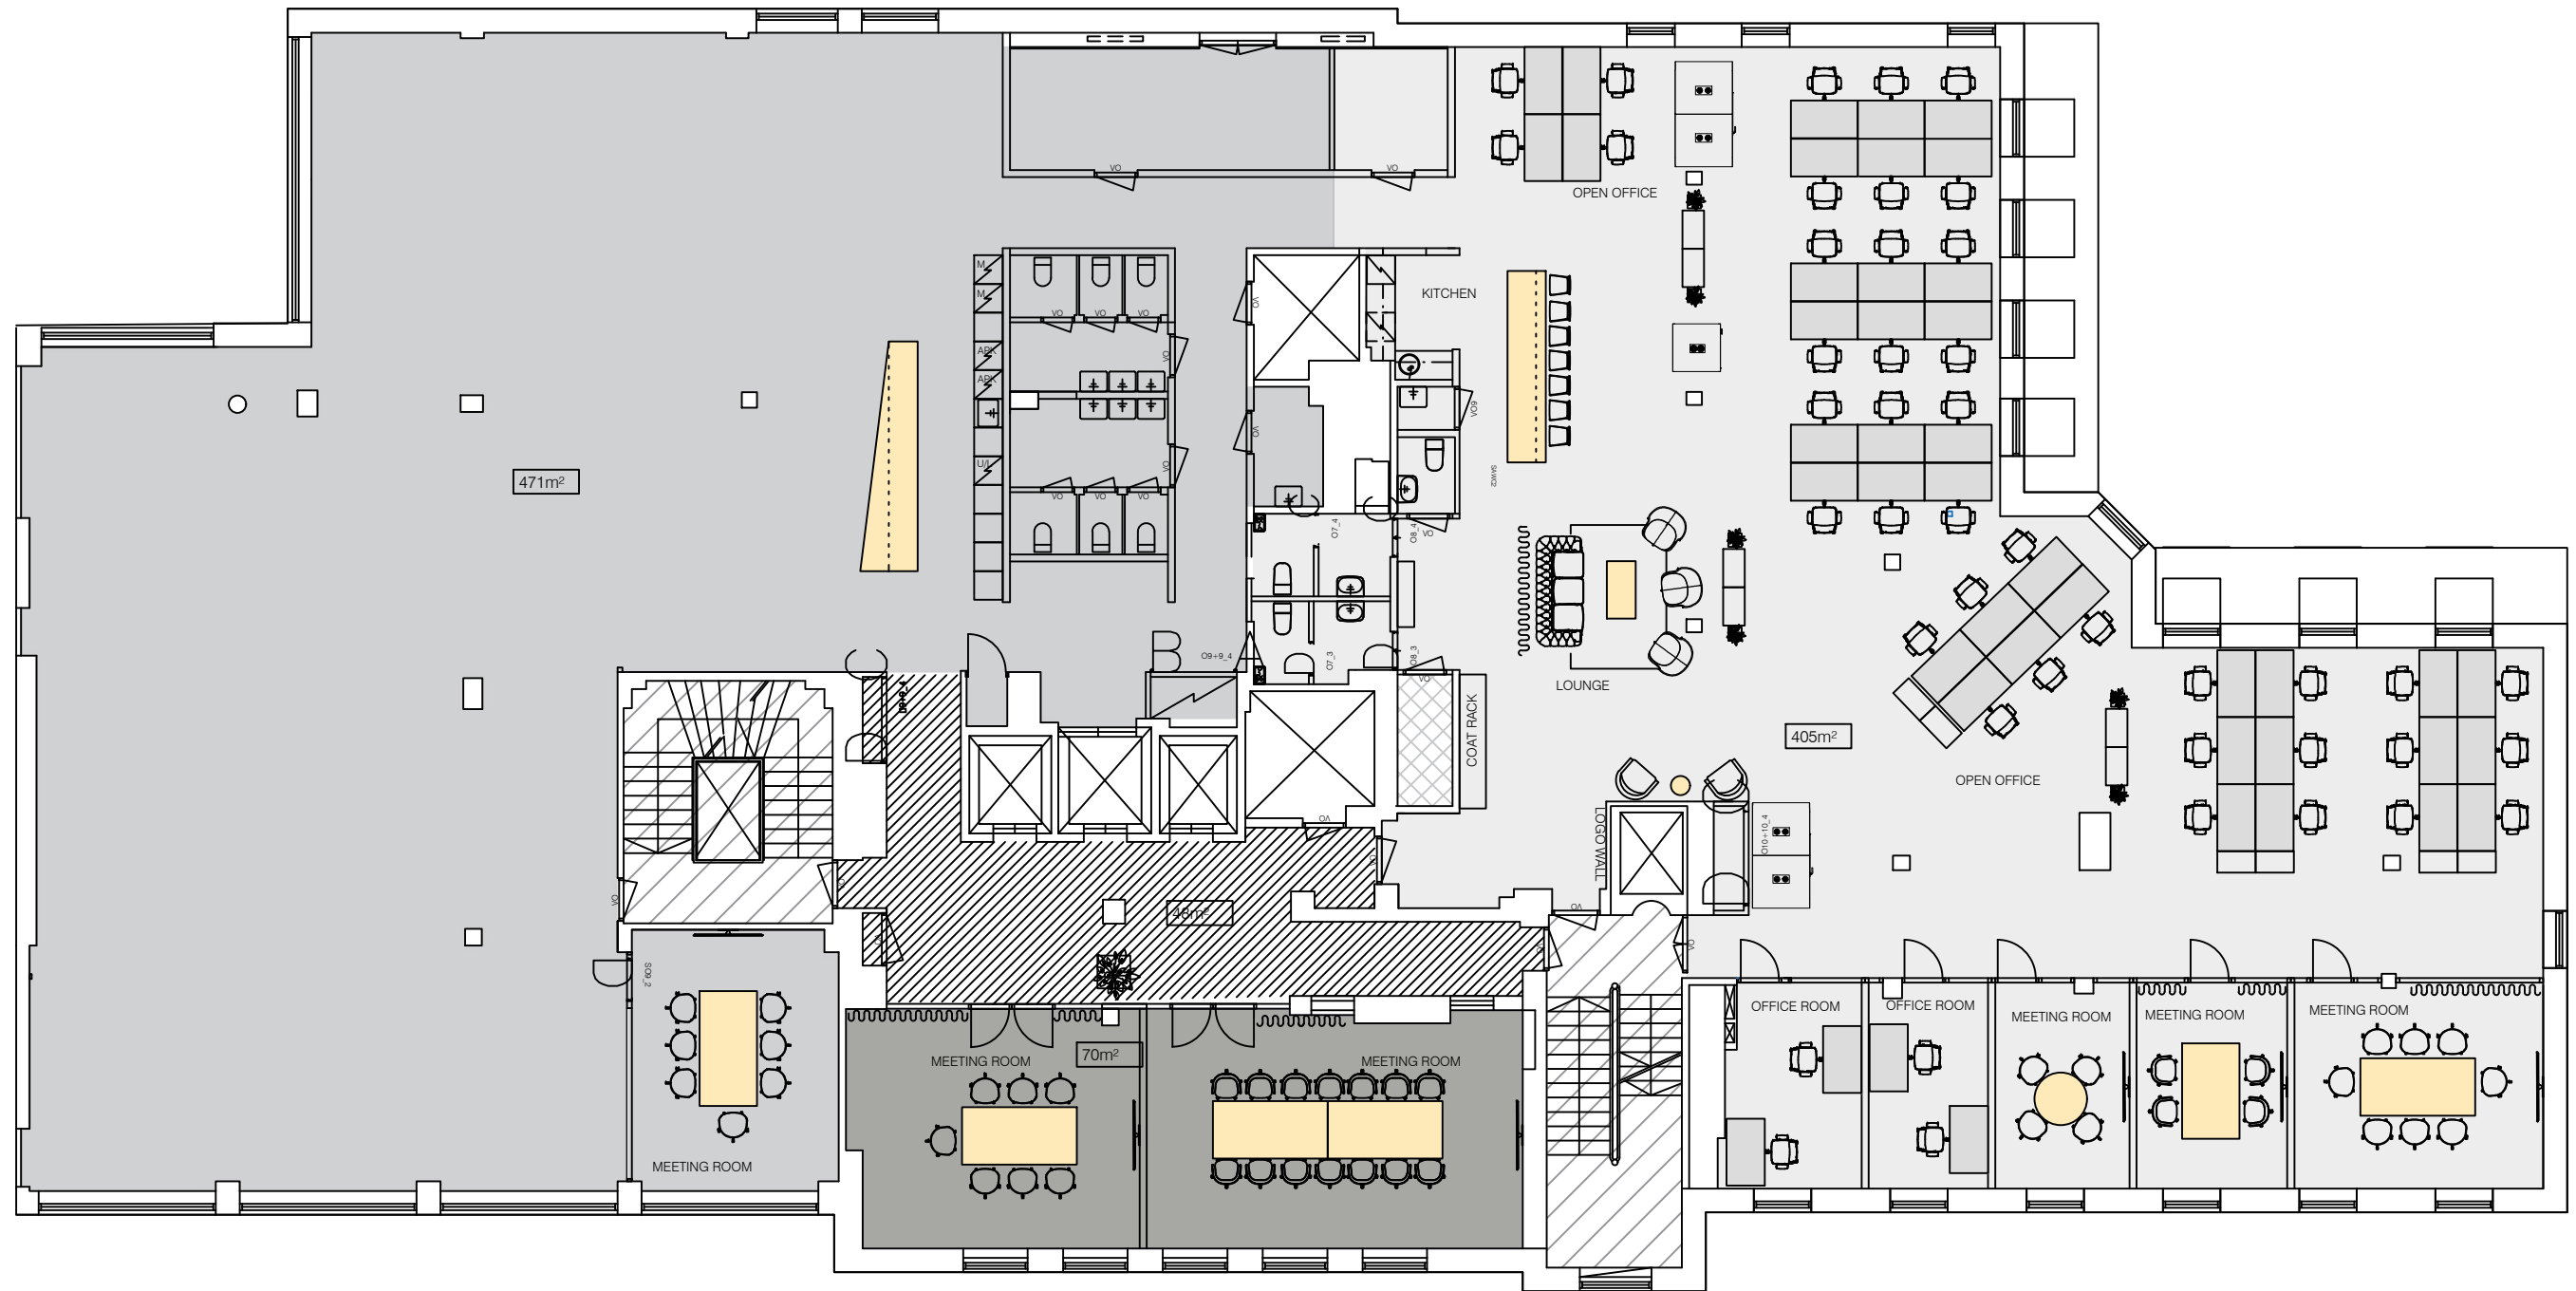

deas  
ASSET MANAGEMENT

OFFICE SPACE	471m² + 405m²
ELEVATOR ENTRANCE	48M²
ENTRANCE MEETING ROOMS	70M²